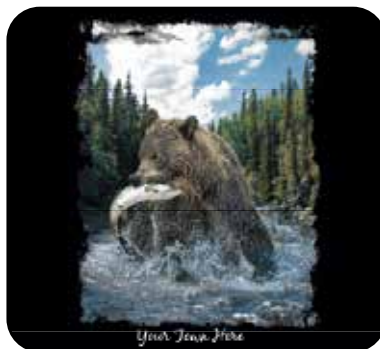

35815-LACS-Snatched