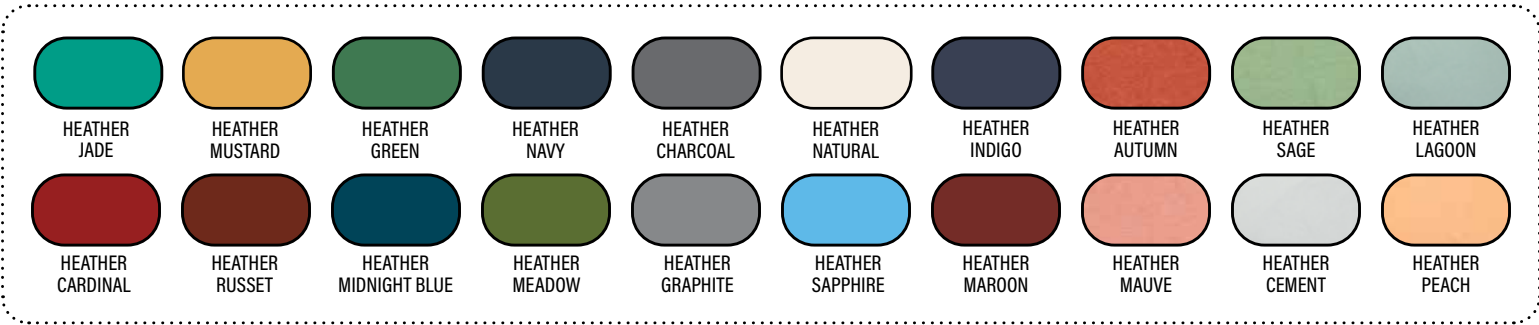

JEWEL

SQUASH

HAZY PINK

35855-LACS-CASTLE MOUNTAIN CIRCLE

35837-LACS-TEXT MAP DESIGN

35809-LACS-MOONSONG FOR MOCKUP